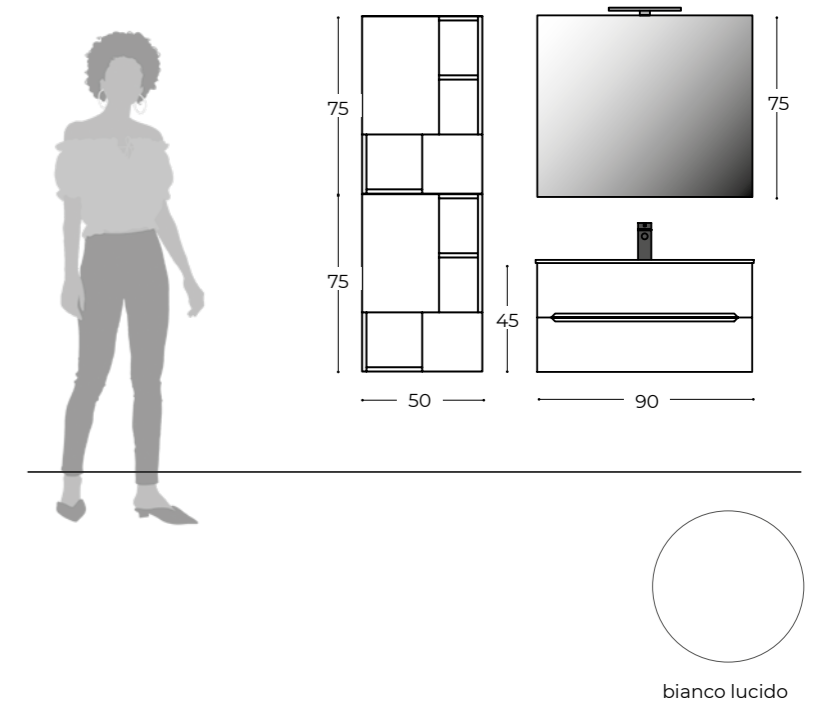

composition EA.04

L 90 H 45 P 46

EA09CS Base portalavabo EASY AFRODITE 2 cassetti
L.90 H.45 P.46 bianco lucido

LEA09CC Lavabo ceramica L.91 H.1,3 P.46 VASCA CX

SE0900S Specchiera filo lucido L.90 H.75 P.2,5

KI030L Lampada KIRA led L.30 H.4 P.10

P250S0 Pensile a giorno 2 ante L.50 H.75 P.20 anta
grande Sx anta piccola Dx bianco lucido (x2)

EA09CS EASY AFRODITE base unit for washbasin
W.90 H.45 D.46 2 drawers bianco lucido

LEA09CC Washbasin ceramic W.91 H.1,3 D.46 CEN-
TRAL BASIN

SE0900S Polished edge mirror W.90 H.75 D.2,5

KI030L Led lamp KIRA W.30 H.4 D.10

P250S0 Open wall unit 2 doors W.50 H.75 D.20 big
door L small door R bianco lucido (x2)